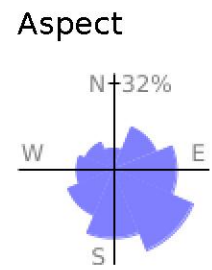

# Little Devil Stairs w/ AT Loop

range 1198' to 3445' gain 2641' loss 2635' exaggeration 11.0x

Slope Angle (top), Land Cover (middle), Tree Cover (bottom)

Min 1200'  
Avg 2505'  
Max 3447'  
Delta 2246'

Min 1°  
Avg 11°  
Max 37°

### Land Cover

- Forest 97%
- Developed 2%