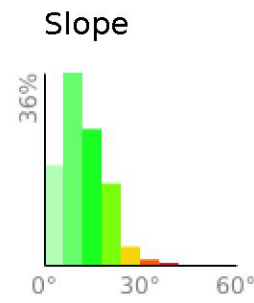

# Little Devil Stairs w/ AT Loop

range 1198' to 3445' gain 2641' loss 2635' exaggeration 11.0x

Slope Angle (top), Land Cover (middle), Tree Cover (bottom)

Min 1200'  
Avg 2505'  
Max 3447'  
Delta 2246'

Min 1°  
Avg 11°  
Max 37°

### Land Cover

- Forest 97%
- Developed 2%