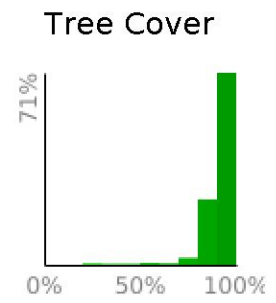

# Little Devil Stairs w/ AT Loop

range 1198' to 3445' gain 2641' loss 2635' exaggeration 11.0x

Slope Angle (top), Land Cover (middle), Tree Cover (bottom)

Min 1200'  
Avg 2505'  
Max 3447'  
Delta 2246'

Min 1°  
Avg 11°  
Max 37°

### Land Cover

- Forest 97%
- Developed 2%