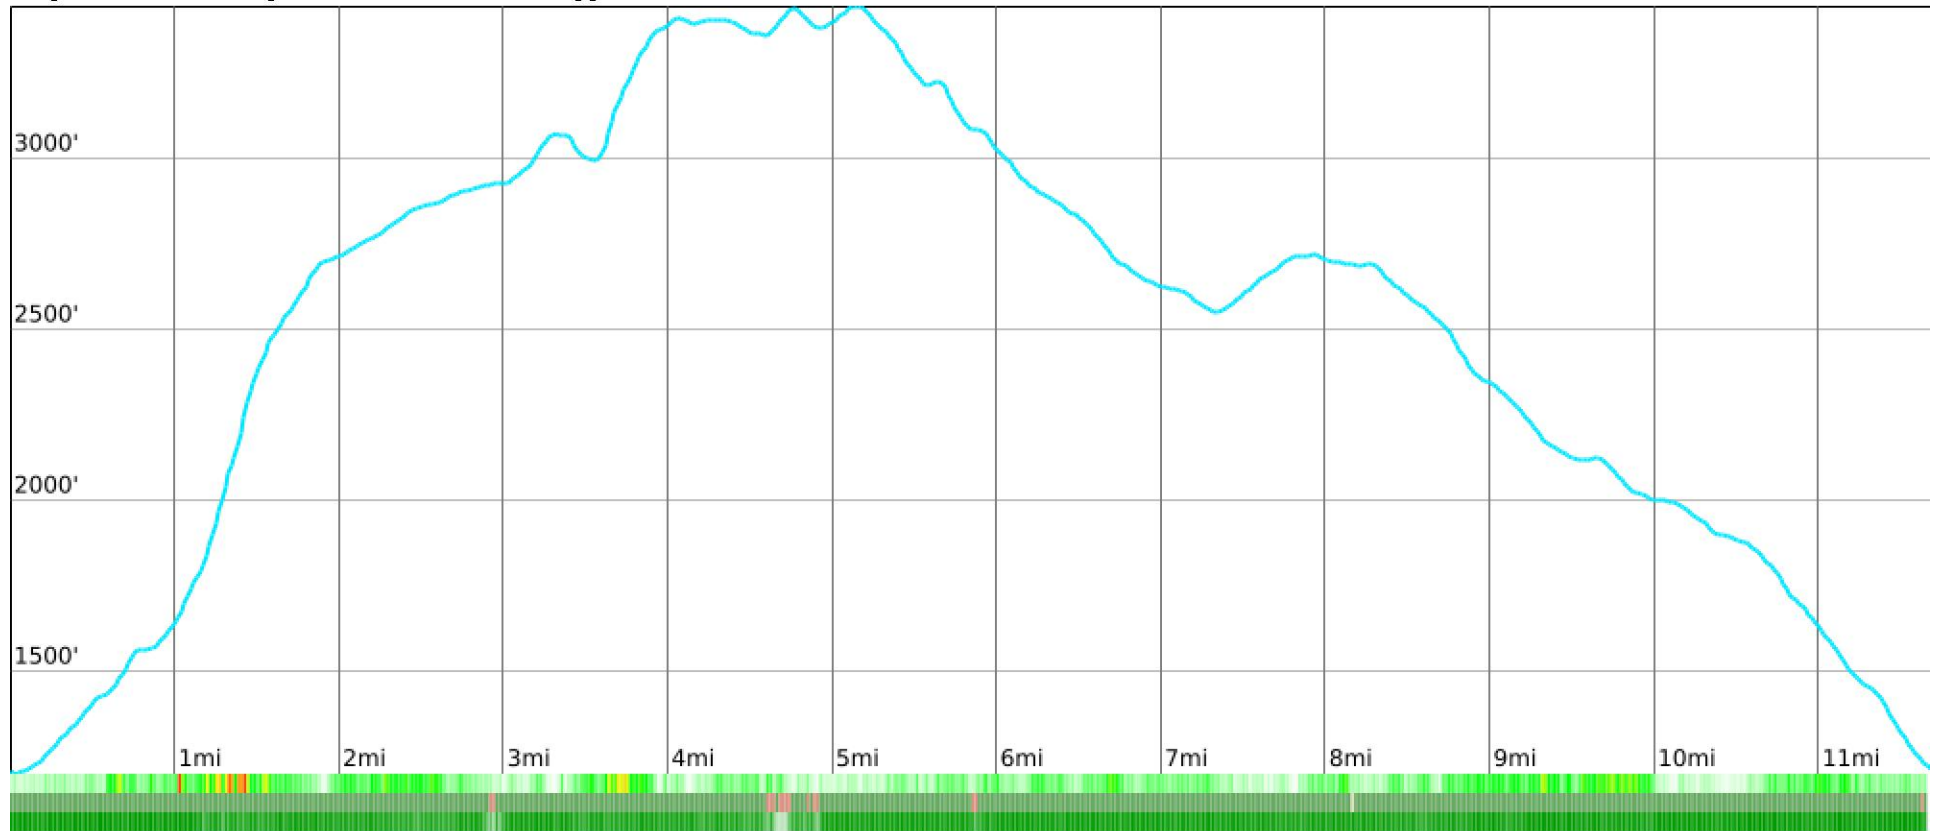

# Little Devil Stairs w/ AT Loop

range 1198' to 3445' gain 2641' loss 2635' exaggeration 11.0x

Slope Angle (top), Land Cover (middle), Tree Cover (bottom)

Min 1200'  
Avg 2505'  
Max 3447'  
Delta 2246'

Min 1°  
Avg 11°  
Max 37°

### Land Cover

- Forest 97%
- Developed 2%