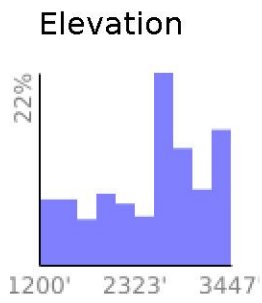

# Little Devil Stairs w/ AT Loop

range 1198' to 3445' gain 2641' loss 2635' exaggeration 11.0x

Slope Angle (top), Land Cover (middle), Tree Cover (bottom)

Min 1200'  
Avg 2505'  
Max 3447'  
Delta 2246'

Min 1°  
Avg 11°  
Max 37°

### Land Cover

- Forest 97%
- Developed 2%