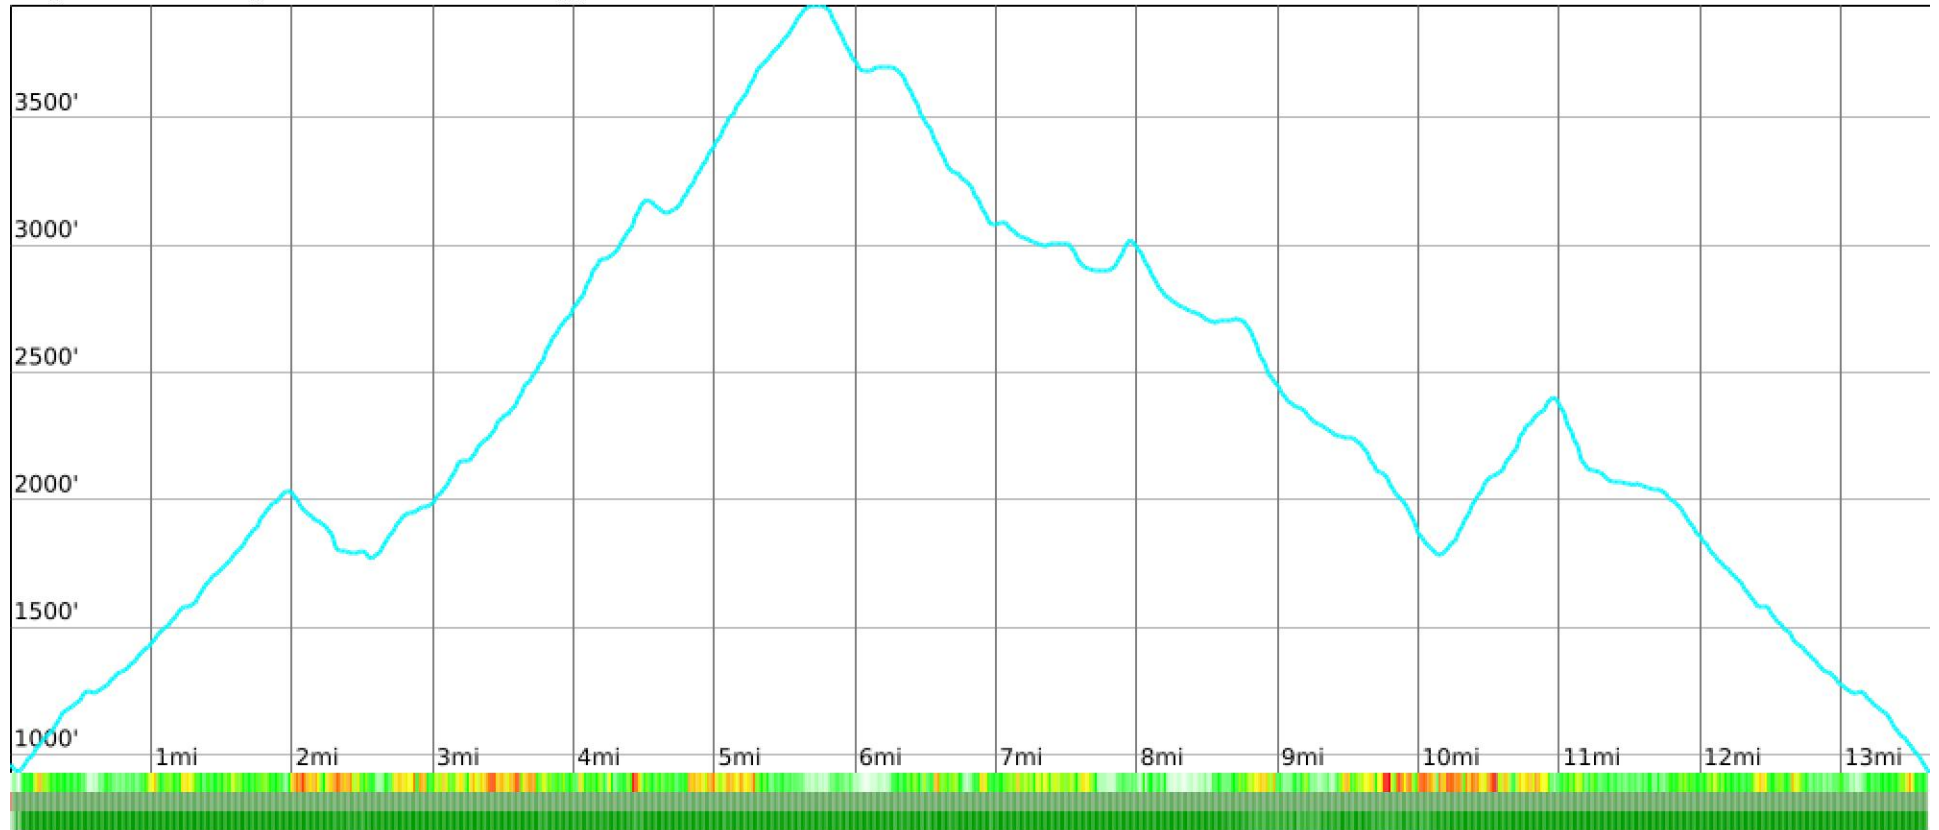

Three Ridges

range 925' to 3940' gain 4160' loss 4193' exaggeration 9.5x

Slope Angle (top), Land Cover (middle), Tree Cover (bottom)