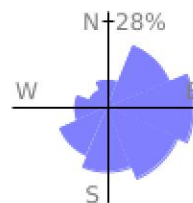

Corbin's Cabin

range 912' to 3146' gain 2444' loss 2444' exaggeration 11.0x

Elevation

Min 913'
Avg 1814'
Max 3148'
Delta 2235'

Slope

Min 1°
Avg 10°
Max 29°

Aspect

Tree Cover

Land Cover

Forest 99%