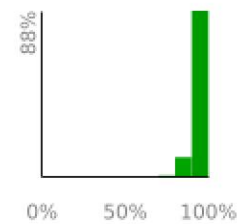

Corbin's Cabin

range 912' to 3146' gain 2444' loss 2444' exaggeration 11.0x

Elevation

Min 913'
Avg 1814'
Max 3148'
Delta 2235'

Slope

Min 1°
Avg 10°
Max 29°

Aspect

Tree Cover

Land Cover

Forest 99%