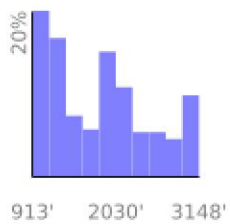

# Corbin's Cabin

range 912' to 3146' gain 2444' loss 2444' exaggeration 11.0x

Slope Angle (top), Land Cover (middle), Tree Cover (bottom)

## Elevation

Min 913'  
Avg 1814'  
Max 3148'  
Delta 2235'

## Slope

Min 1°  
Avg 10°  
Max 29°