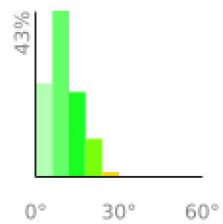

# Corbin's Cabin

range 912' to 3146' gain 2444' loss 2444' exaggeration 11.0x

Slope Angle (top), Land Cover (middle), Tree Cover (bottom)

## Elevation

Min 913'  
Avg 1814'  
Max 3148'  
Delta 2235'

## Slope

Min 1°  
Avg 10°  
Max 29°