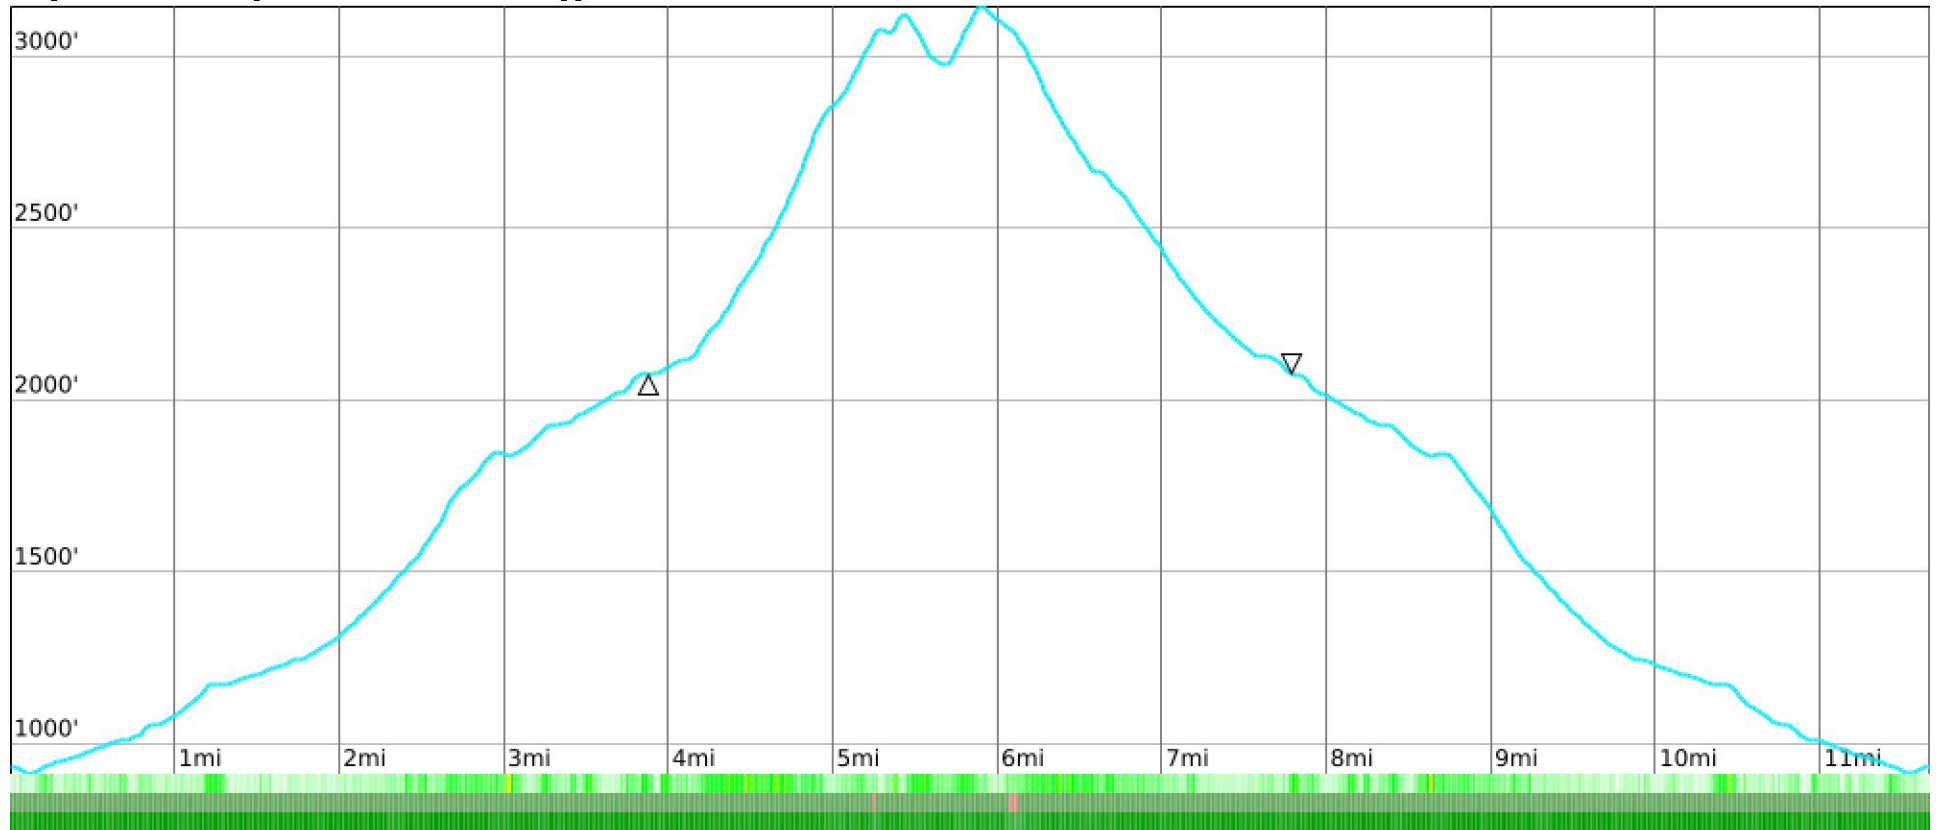

# Corbin's Cabin

range 912' to 3146' gain 2444' loss 2444' exaggeration 11.0x

Slope Angle (top), Land Cover (middle), Tree Cover (bottom)

## Elevation

Min 913'  
Avg 1814'  
Max 3148'  
Delta 2235'

## Slope

Min 1°  
Avg 10°  
Max 29°

## Tree Cover