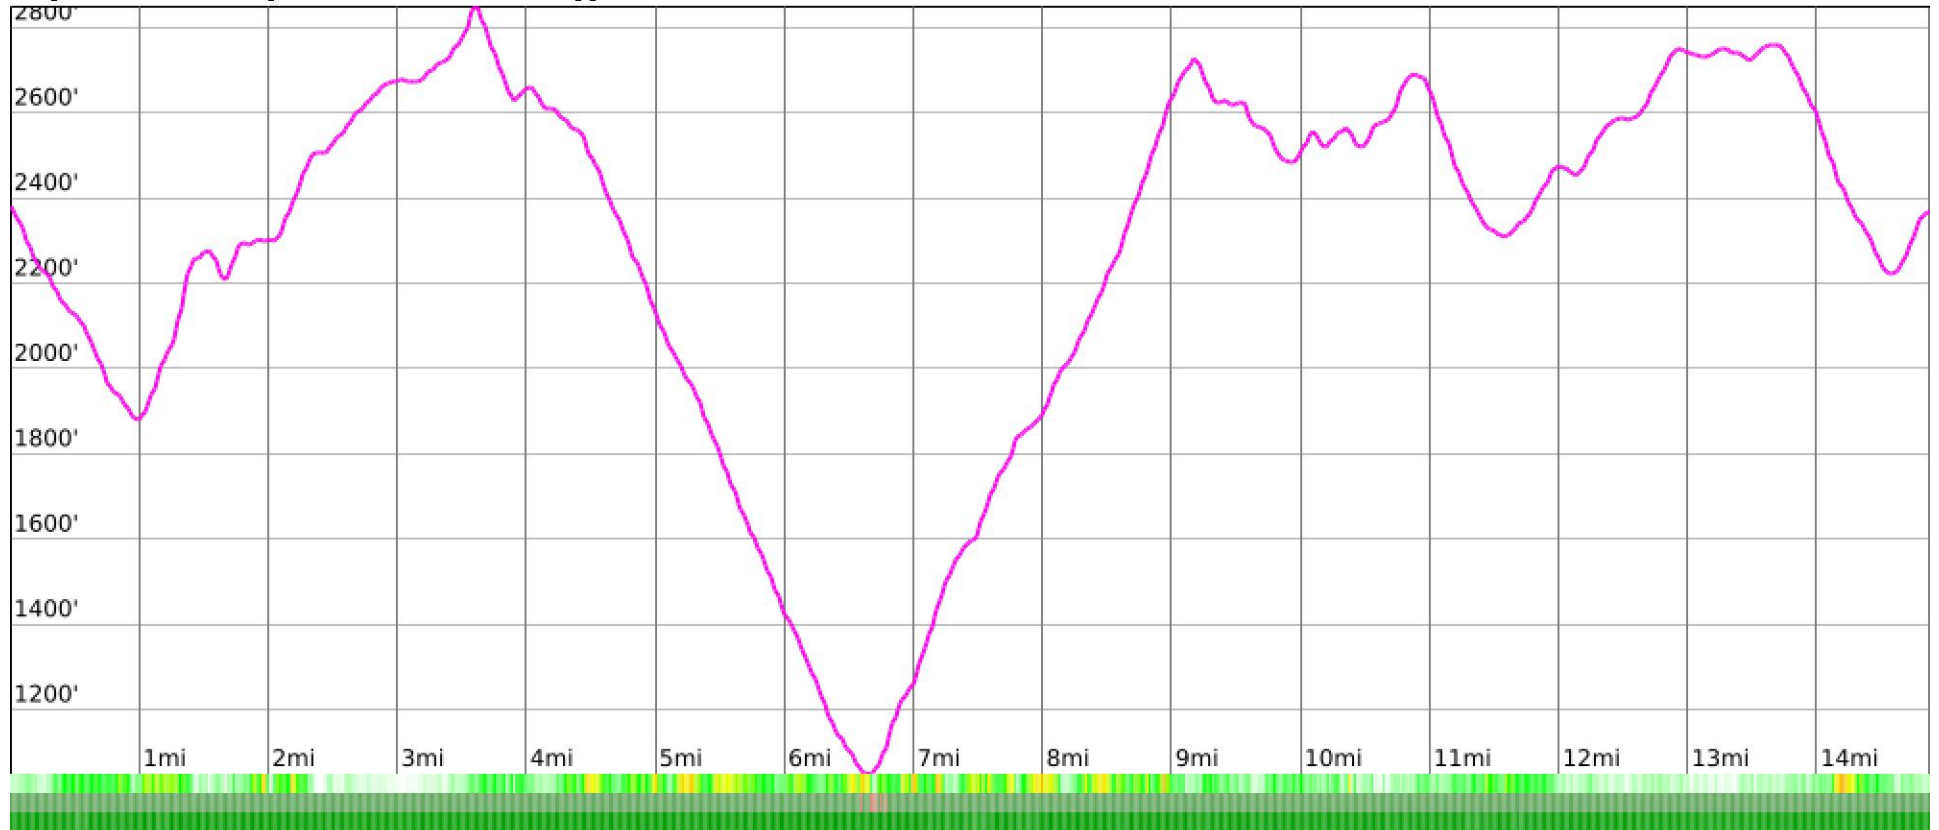

Knob Mtn - AT Loop

range 1047' to 2848' gain 3724' loss 3740' exaggeration 17.4x

Slope Angle (top), Land Cover (middle), Tree Cover (bottom)

Elevation

Min 1049'
 Avg 2272'
 Max 2851'
 Delta 1801'

Slope

Min 0°
 Avg 14°
 Max 32°

Aspect

Tree Cover

Land Cover

Forest 99%