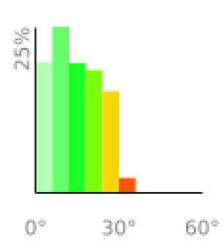

Knob Mtn - AT Loop

range 1047' to 2848' gain 3724' loss 3740' exaggeration 17.4x

Slope Angle (top), Land Cover (middle), Tree Cover (bottom)

Elevation

Min 1049'
 Avg 2272'
 Max 2851'
 Delta 1801'

Slope

Min 0°
 Avg 14°
 Max 32°

Aspect

Tree Cover

Land Cover

Forest 99%