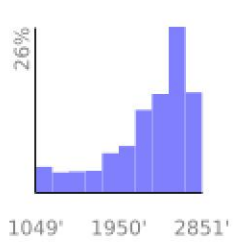

Knob Mtn - AT Loop

range 1047' to 2848' gain 3724' loss 3740' exaggeration 17.4x

Slope Angle (top), Land Cover (middle), Tree Cover (bottom)

Elevation

Min 1049'
 Avg 2272'
 Max 2851'
 Delta 1801'

Slope

Min 0°
 Avg 14°
 Max 32°

Aspect

Tree Cover

Land Cover

Forest 99%