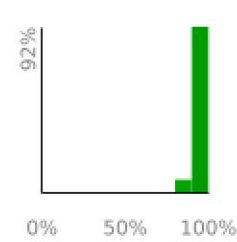

Knob Mtn - AT Loop

range 1047' to 2848' gain 3724' loss 3740' exaggeration 17.4x

Slope Angle (top), Land Cover (middle), Tree Cover (bottom)

Elevation

Min 1049'
 Avg 2272'
 Max 2851'
 Delta 1801'

Slope

Min 0°
 Avg 14°
 Max 32°

Aspect

Tree Cover

Land Cover

Forest 99%